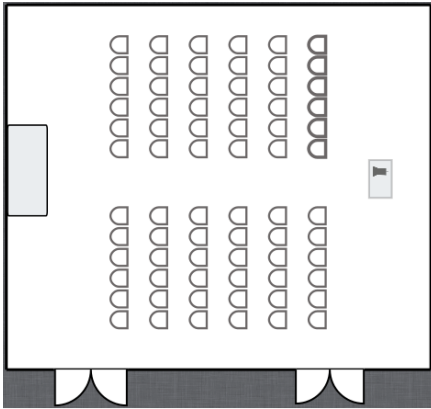

# Room Set Styles

Event Space

President's Reception Room  
**Auditorium**

Honeycutt 222  
**Hollow Square**

Legacy 312  
**U-Shape**

Heritage Hall  
**Banquet**

Legacy 303T  
**Conference/Classroom**