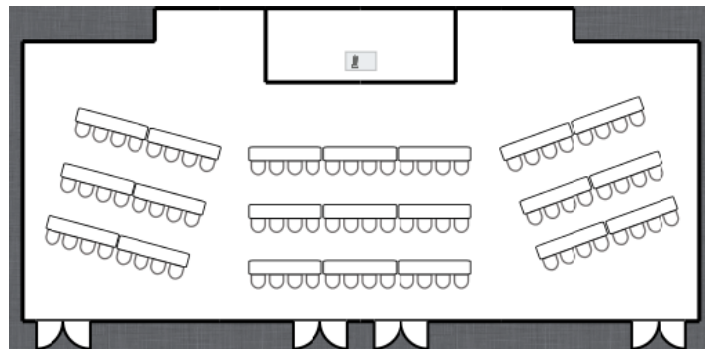

# Room Set Styles

Event Space

President's Reception Room  
**Auditorium**

Honeycutt 222  
**Hollow Square**

Legacy 312  
**U-Shape**

Heritage Hall  
**Banquet**

Legacy 303T  
**Conference/Classroom**