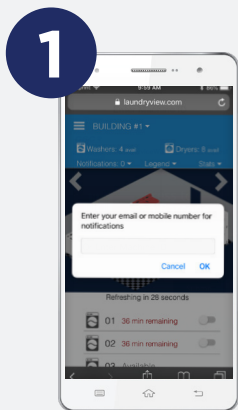

LaundryView® 101

See which machines are available before you step foot in the laundry room.

What can I do with LaundryView®:

SET TEXT OR EMAIL ALERTS.

REPORT SERVICE ISSUES.

VIEW CYCLE TIME REMAINING.

ACCESS FAQs ABOUT LAUNDRY.

Let's start doing your laundry:

- 1** **Open** www.laundryview.com in your web browser to view available machines before heading to the laundry room.
- 2** **Add** two tablespoons of HE detergent or toss one laundry pod in the washtub.
- 3** **Empty** pockets and add clothing in the machine.
- 4** **Select** cycle on the machine.
- 5** **Insert** payment, if applicable.
- 6** **Select** *Start* on the machine.
- 7** **Visit** www.laundryview.com
- 8** **Set** a text message alert by sliding the button over on a busy machine.