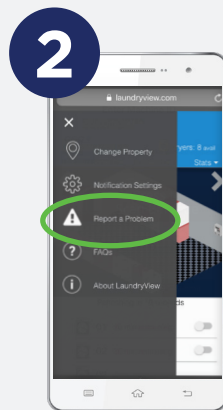

LaundryView® 101

See which machines are available before you step foot in the laundry room.

What can I do with LaundryView®:

SET TEXT OR EMAIL ALERTS.

REPORT SERVICE ISSUES.

VIEW CYCLE TIME REMAINING.

ACCESS FAQs ABOUT LAUNDRY.

Let's start doing your laundry:

- 1** **Open** www.laundryview.com in your web browser to view available machines before heading to the laundry room.
- 2** **Add** two tablespoons of HE detergent or toss one laundry pod in the washtub.
- 3** **Empty** pockets and add clothing in the machine.
- 4** **Select** cycle on the machine.
- 5** **Insert** payment, if applicable.
- 6** **Select** *Start* on the machine.
- 7** **Visit** www.laundryview.com
- 8** **Set** a text message alert by sliding the button over on a busy machine.