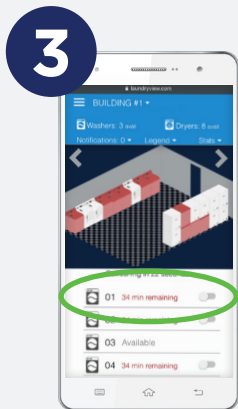

LaundryView® 101

See which machines are available before you step foot in the laundry room.

What can I do with LaundryView®:

SET TEXT OR EMAIL ALERTS.

REPORT SERVICE ISSUES.

VIEW CYCLE TIME REMAINING.

ACCESS FAQs ABOUT LAUNDRY.

Let's start doing your laundry:

- 1** **Open** www.laundryview.com in your web browser to view available machines before heading to the laundry room.
- 2** **Add** two tablespoons of HE detergent or toss one laundry pod in the washtub.
- 3** **Empty** pockets and add clothing in the machine.
- 4** **Select** cycle on the machine.
- 5** **Insert** payment, if applicable.
- 6** **Select** *Start* on the machine.
- 7** **Visit** www.laundryview.com
- 8** **Set** a text message alert by sliding the button over on a busy machine.